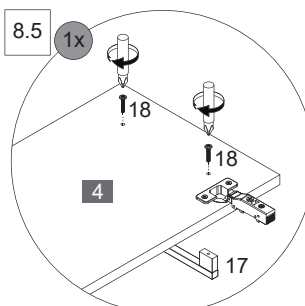

6

12		14		15		16	
	Silber 4BB8430001		Ø5,0x60mm 4RK5.0X601		4BB8430003		Ø8mm 4BD8000000
	2 x		2 x		2 x		2 x

Ansicht von hinten
View from the back

*OFF = Oberkante fertiger Fußboden
Top edge of finished floor

6.1

6.2

6.3

6.4

6.5

6.6

7

8